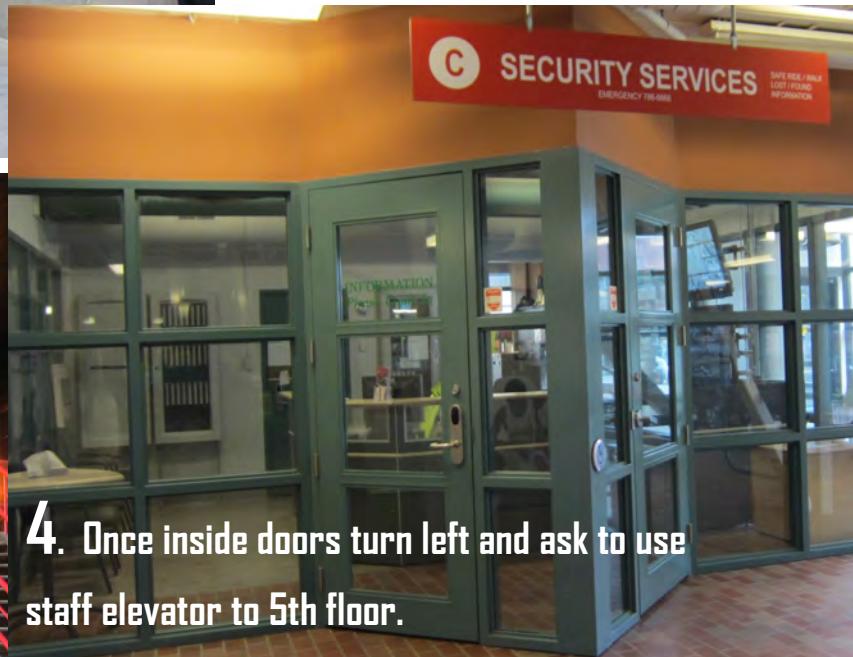

1. Handicap parking and the bus stops are on Balmoral, north of Portage. Enter campus here

2. Walk between Wesley Hall and Bryce Hall.

3. Head toward the double doors.

4. Once inside doors turn left and ask to use staff elevator to 5th floor.